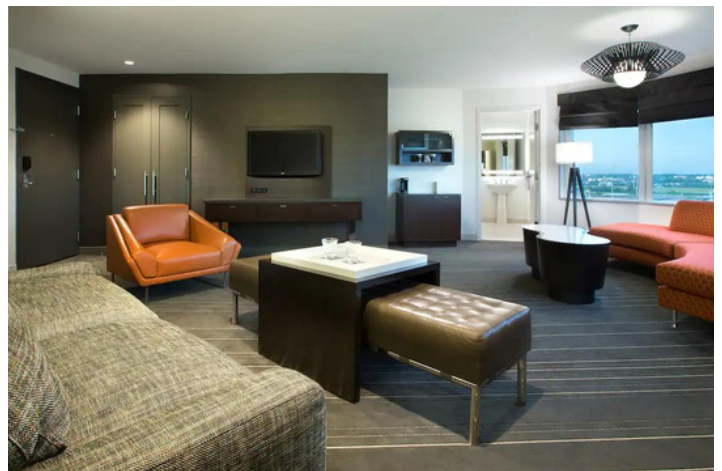

Enjoy a moment to yourself in this 850 square foot suite in Skyline Tower, with expansive views of the Trinity River Greenbelt from wide bay windows. This roomy suite includes an adjoining king room, two full bathrooms and separate sitting area with a pull-out sofa.

## Quick Facts:

- 12 suites on floors 3-15
- Parlor is 500 sq. ft.
- Adjoining King room is 350 sq. ft.
- Parlor holds approximately 15 people
- Suite 381/383 is ADA accessible

## Room Amenities:

- Oversized bay windows
- Pull-out sofa
- Large flat screen TV
- Eco-friendly mini-fridge
- Extra power and USB data outlets
- Alarm clock charging station with Bluetooth connectivity
- Cordless phone with voicemail
- KenetMD™ bath amenities
- Coffee/tea maker
- Hairdryer, iron and ironing board
- Wide lighted bathroom mirror
- Automated window shade
- Complimentary Wi-Fi
- Video on demand
- In-room safe

## Horizon Suite Overview:

- 850 square feet
- 12 suites on floors 3-15
- Bay windows with park views
- Adjoining king room